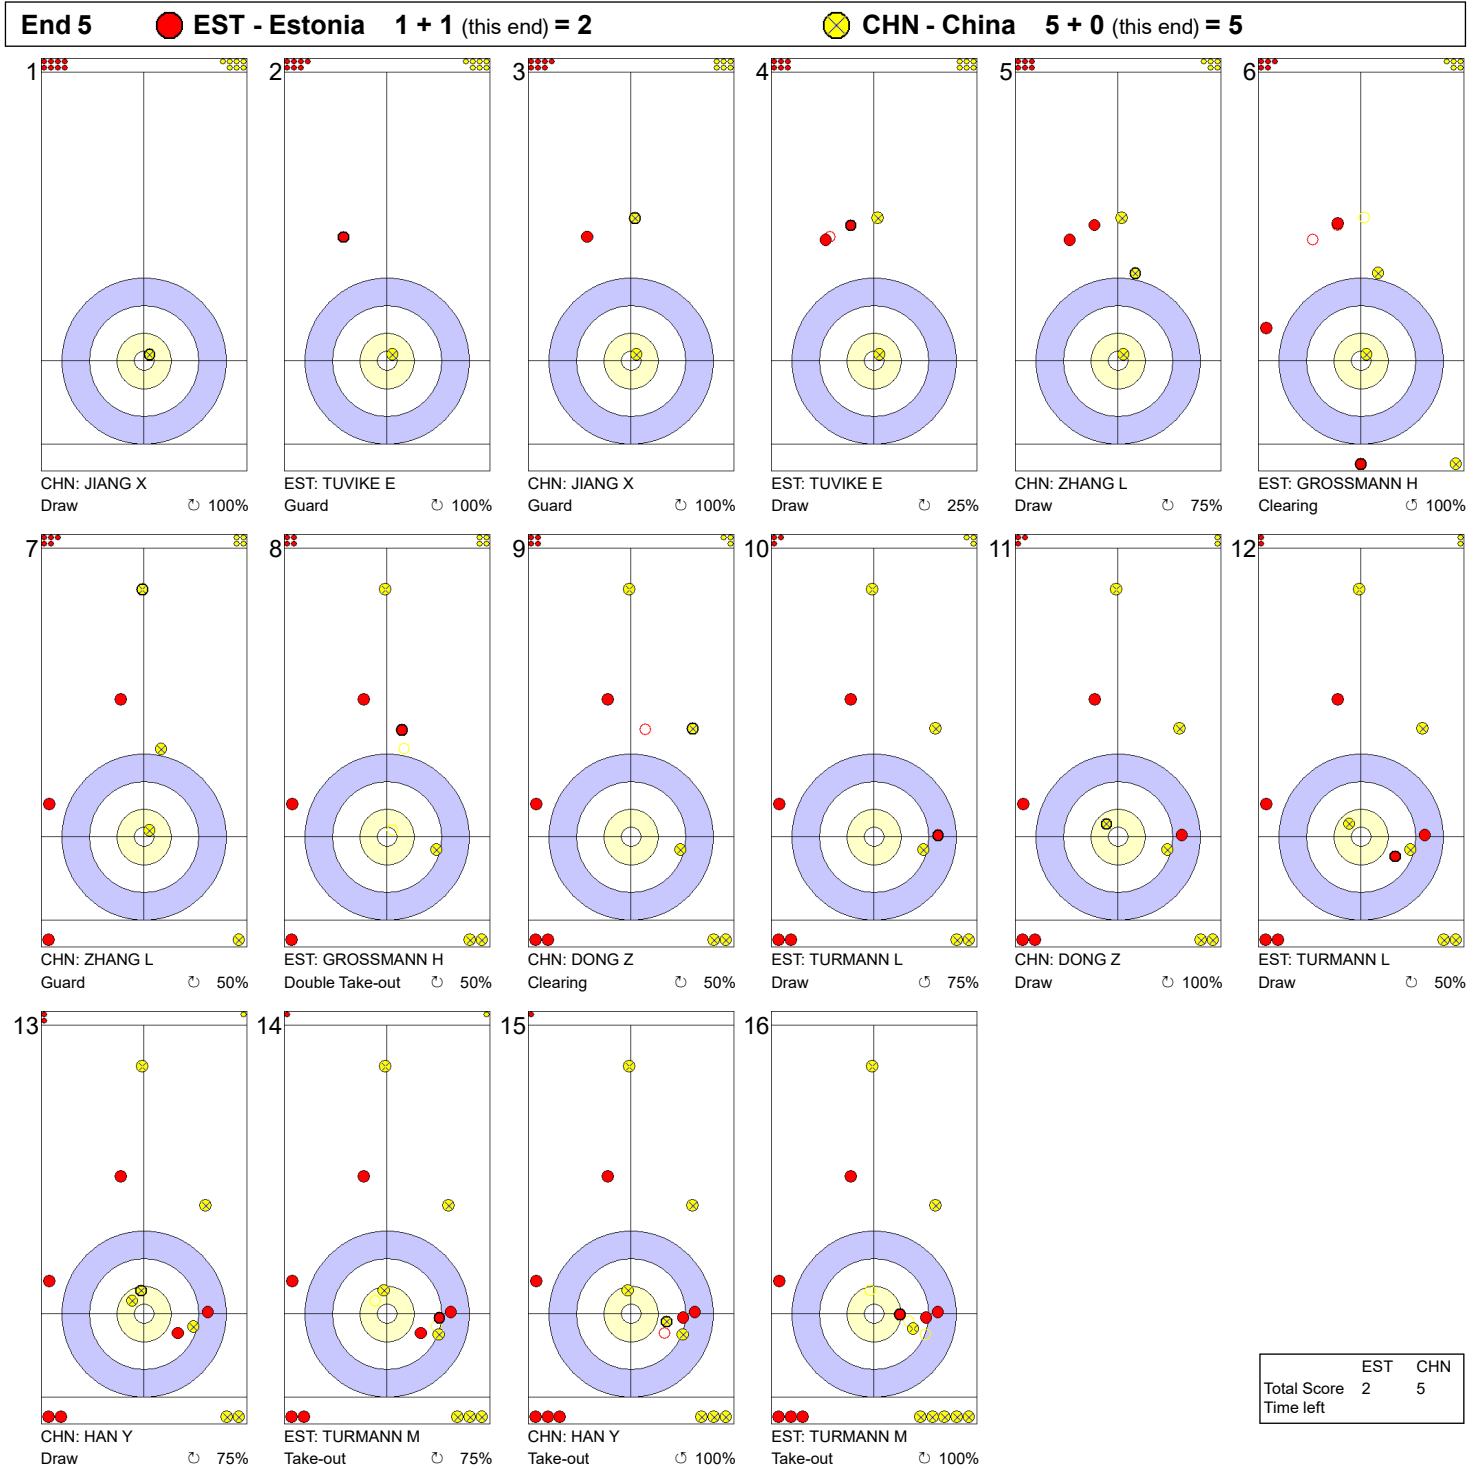

Game - Shot by Shot

Legend:
 Clockwise
  Counter-clockwise
 - Not considered

Game - Shot by Shot

Legend:
 ↺ Clockwise ↻ Counter-clockwise - Not considered

Game - Shot by Shot

Legend:
 ↻ Clockwise ↺ Counter-clockwise - Not considered

Game - Shot by Shot

Legend:
 ↻ Clockwise ↺ Counter-clockwise - Not considered

Game - Shot by Shot

Legend:
 ↻ Clockwise ↺ Counter-clockwise - Not considered

Game - Shot by Shot

Legend:
 ↻ Clockwise ↺ Counter-clockwise - Not considered

Game - Shot by Shot

Legend:
 ⤵ Clockwise ⤴ Counter-clockwise - Not considered

Game - Shot by Shot

Legend:
 ↻ Clockwise ↺ Counter-clockwise - Not considered