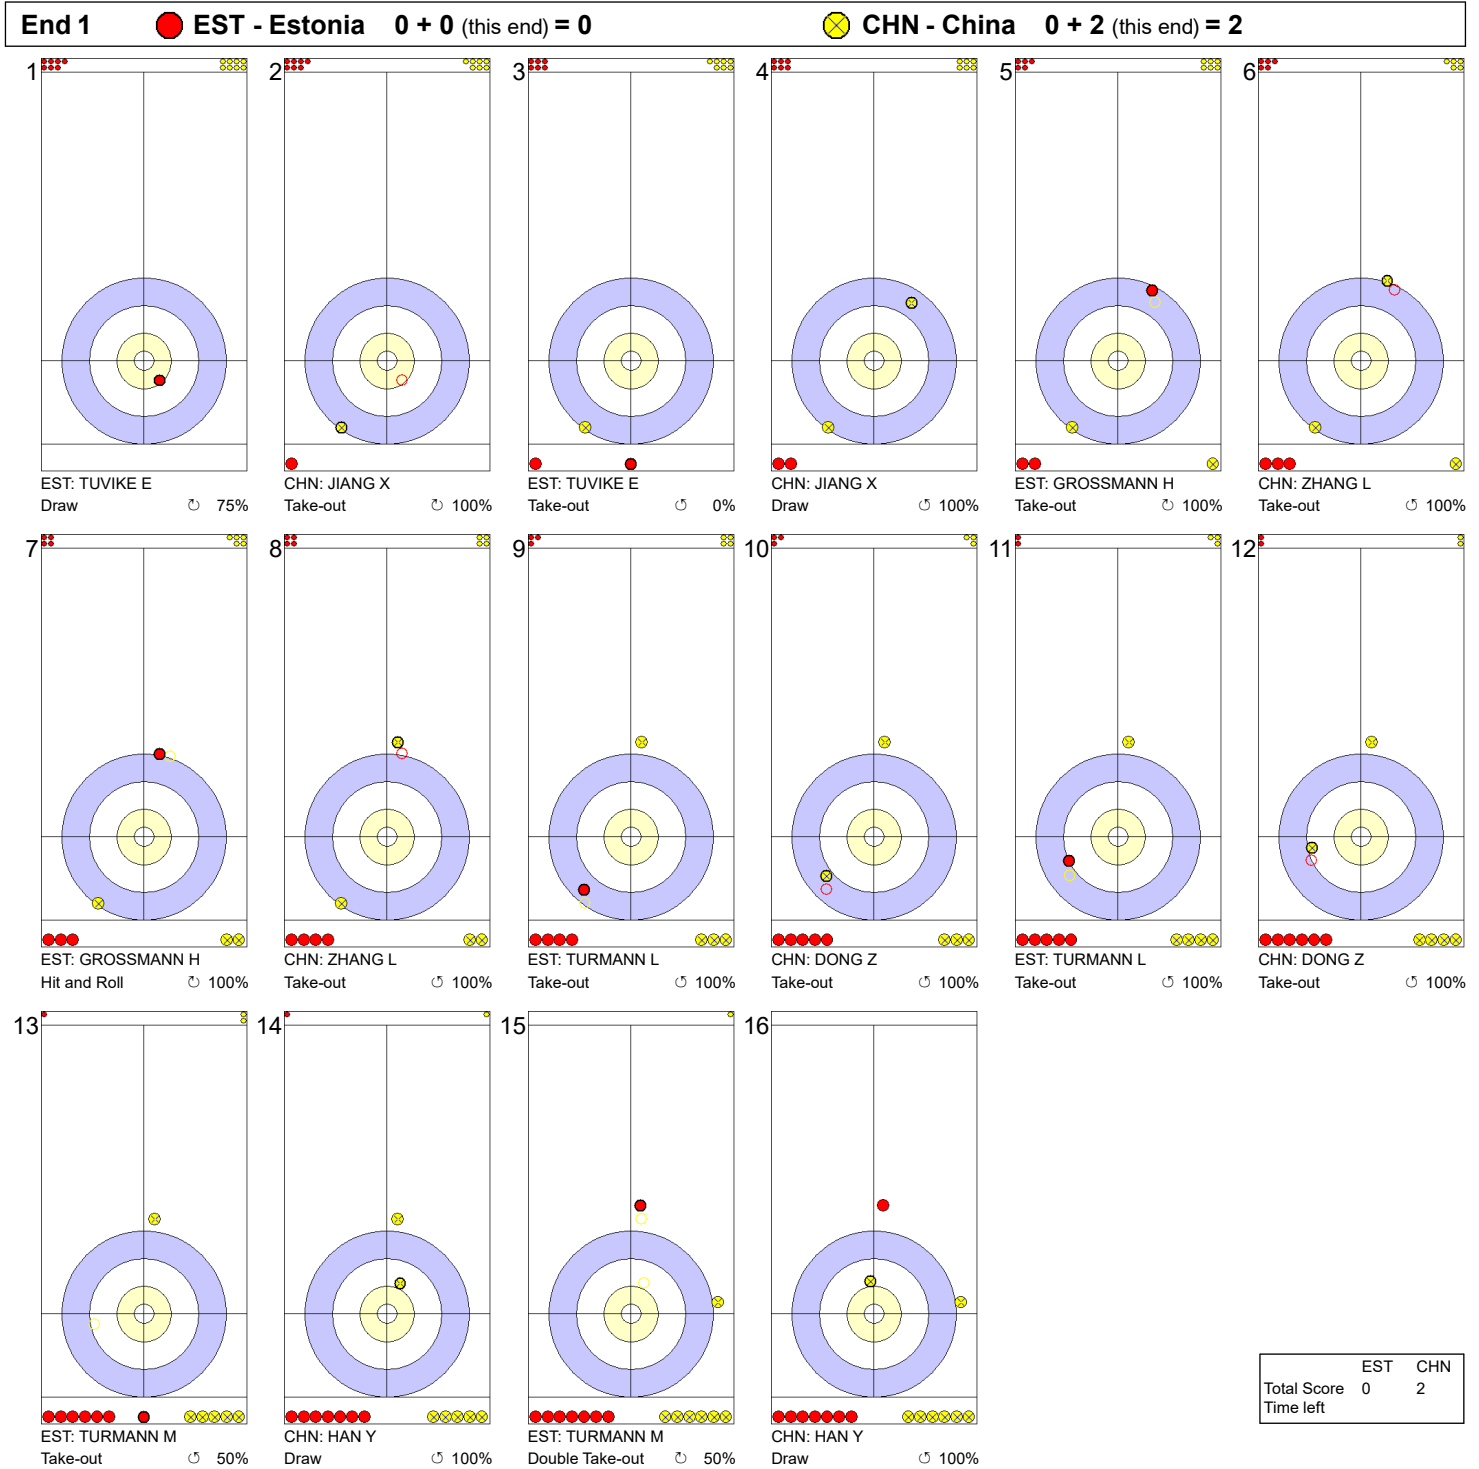

Game - Shot by Shot

Legend:
 Clockwise
  Counter-clockwise
 - Not considered

Game - Shot by Shot

Legend:
 ↺ Clockwise ↻ Counter-clockwise - Not considered

Game - Shot by Shot

Legend:
 ↻ Clockwise ↺ Counter-clockwise - Not considered

Game - Shot by Shot

Legend:
 ↻ Clockwise ↺ Counter-clockwise - Not considered

Game - Shot by Shot

Legend:
 ↻ Clockwise ↺ Counter-clockwise - Not considered

Game - Shot by Shot

Legend:
 ↻ Clockwise ↺ Counter-clockwise - Not considered

Game - Shot by Shot

Legend:
 ⤵ Clockwise ⤴ Counter-clockwise - Not considered

Game - Shot by Shot

Legend:
 ↻ Clockwise ↺ Counter-clockwise - Not considered