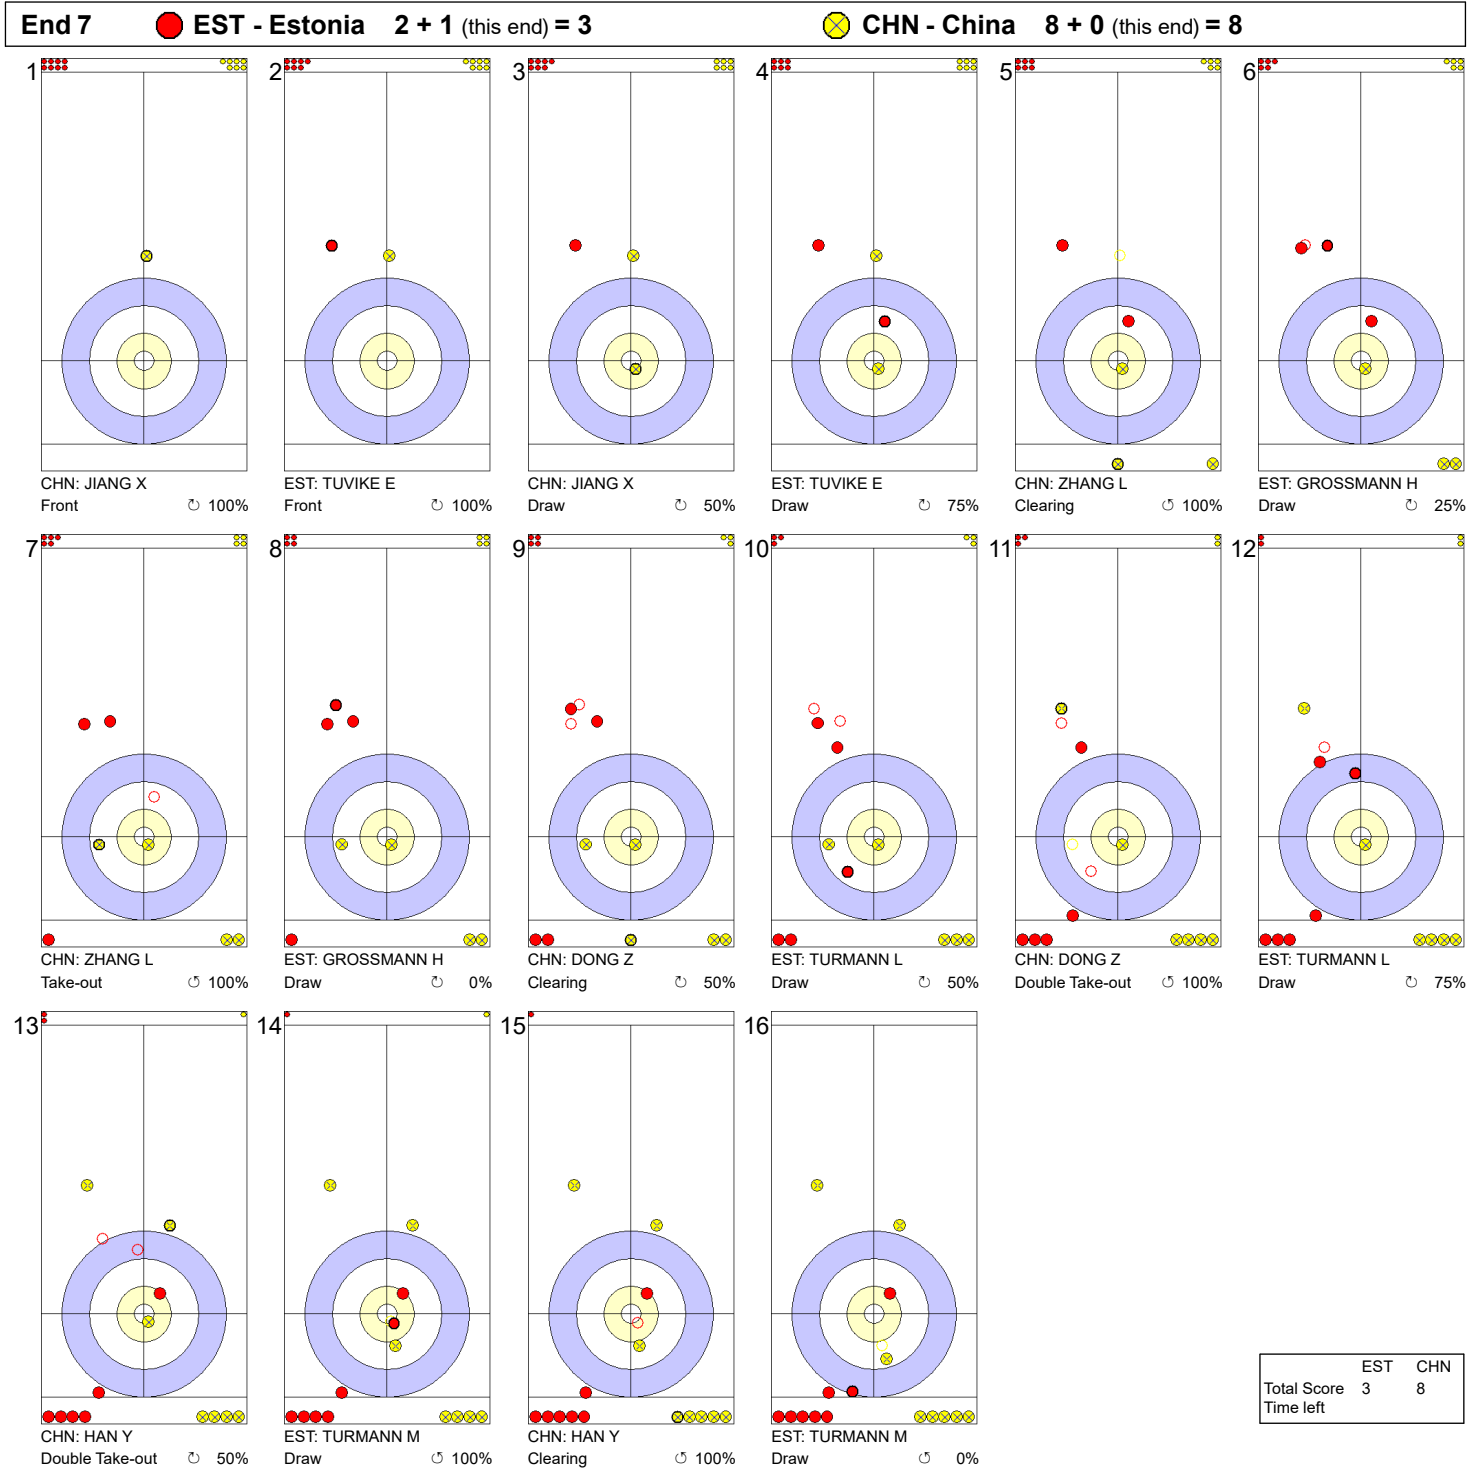

Game - Shot by Shot

Legend:
 Clockwise
  Counter-clockwise
 - Not considered

Game - Shot by Shot

Legend:
 ↺ Clockwise ↻ Counter-clockwise - Not considered

Game - Shot by Shot

Legend:
 ↻ Clockwise ↺ Counter-clockwise - Not considered

Game - Shot by Shot

Legend:
 ↻ Clockwise ↺ Counter-clockwise - Not considered

Game - Shot by Shot

Legend:
 ↻ Clockwise ↺ Counter-clockwise - Not considered

Game - Shot by Shot

Legend:
 ↻ Clockwise ↺ Counter-clockwise - Not considered

Game - Shot by Shot

Legend:
 ⤵ Clockwise ⤴ Counter-clockwise - Not considered

Game - Shot by Shot

Legend:
 ↻ Clockwise ↺ Counter-clockwise - Not considered