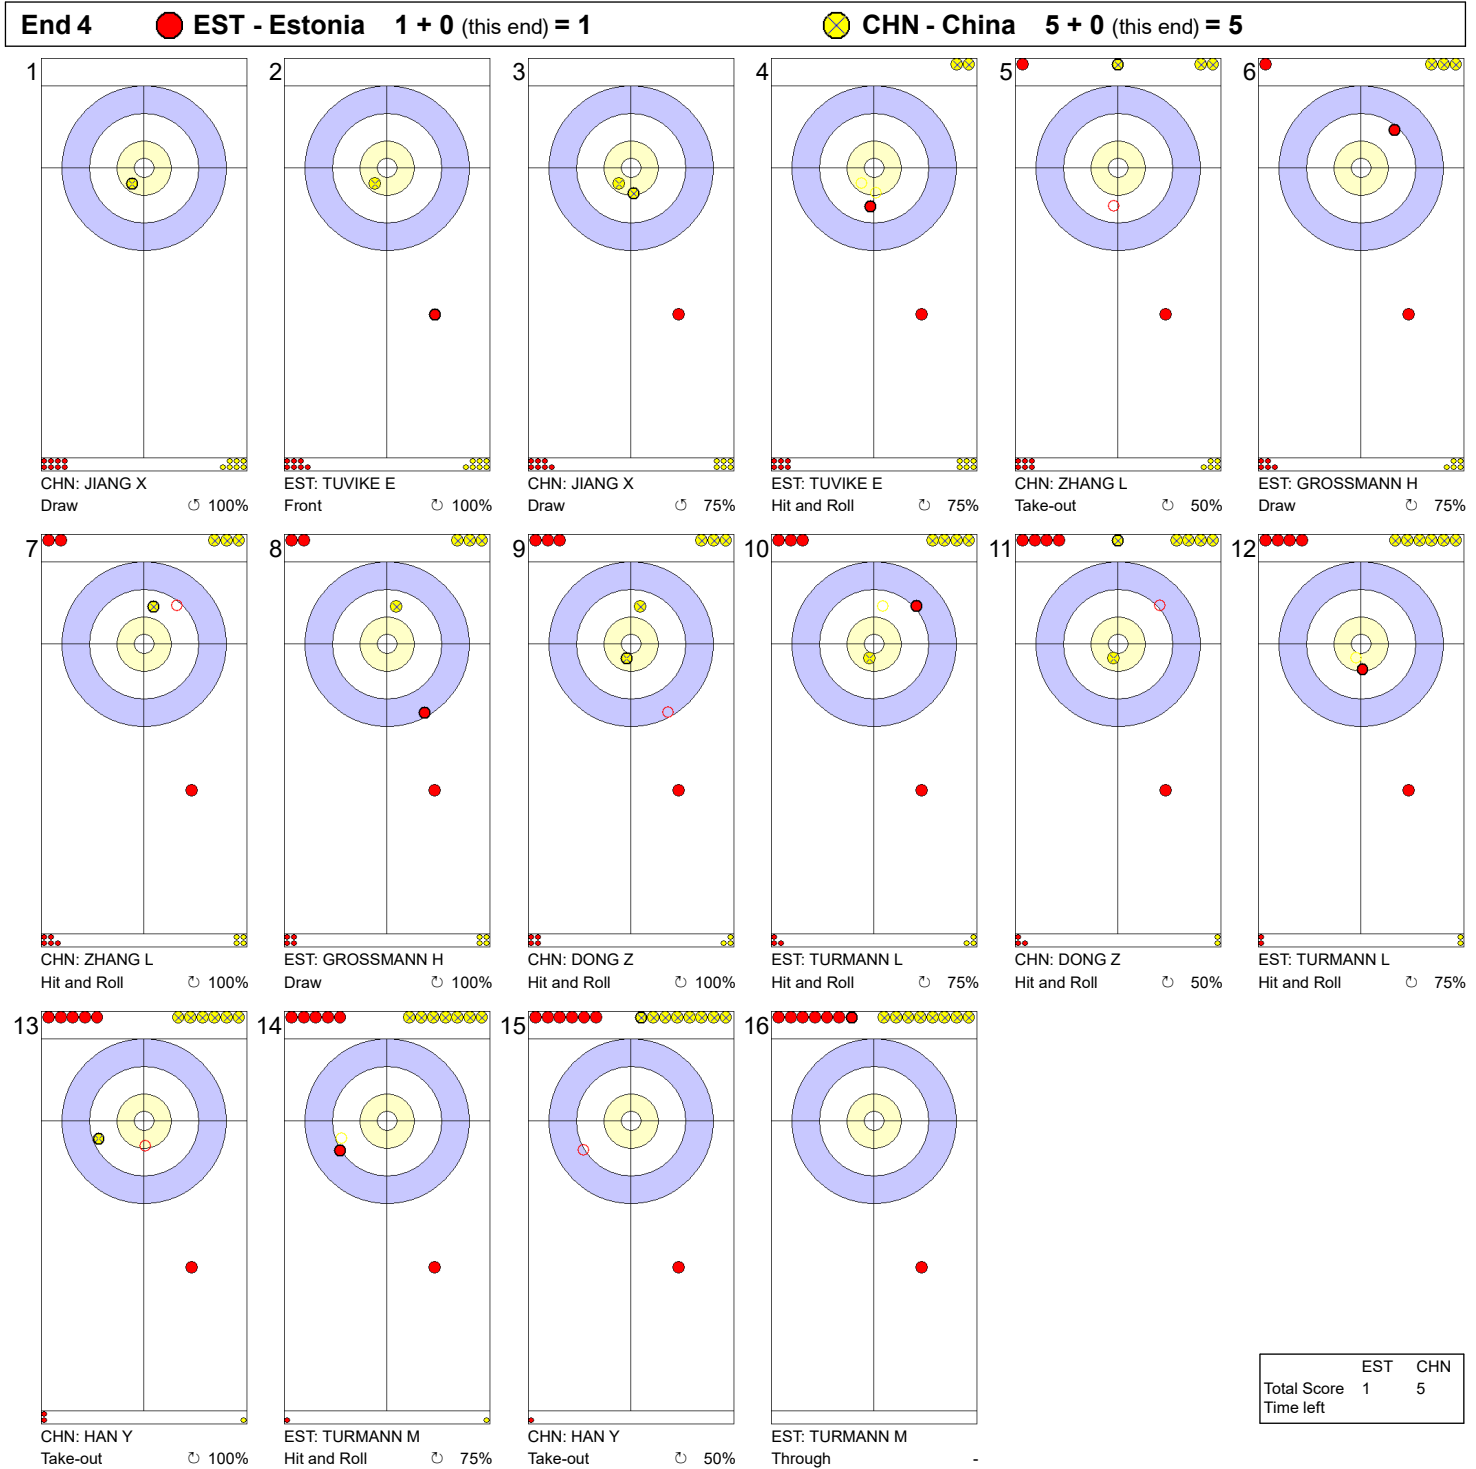

Game - Shot by Shot

Legend:
 Clockwise
  Counter-clockwise
 - Not considered

Game - Shot by Shot

Legend:
 ↺ Clockwise ↻ Counter-clockwise - Not considered

Game - Shot by Shot

Legend:
 ↻ Clockwise ↺ Counter-clockwise - Not considered

Game - Shot by Shot

Legend:
 ↻ Clockwise ↺ Counter-clockwise - Not considered

Game - Shot by Shot

Legend:
 ↻ Clockwise ↺ Counter-clockwise - Not considered

Game - Shot by Shot

Legend:
 ↻ Clockwise ↺ Counter-clockwise - Not considered

Game - Shot by Shot

Legend:
 ⤵ Clockwise ⤴ Counter-clockwise - Not considered

Game - Shot by Shot

Legend:
 ↻ Clockwise ↺ Counter-clockwise - Not considered