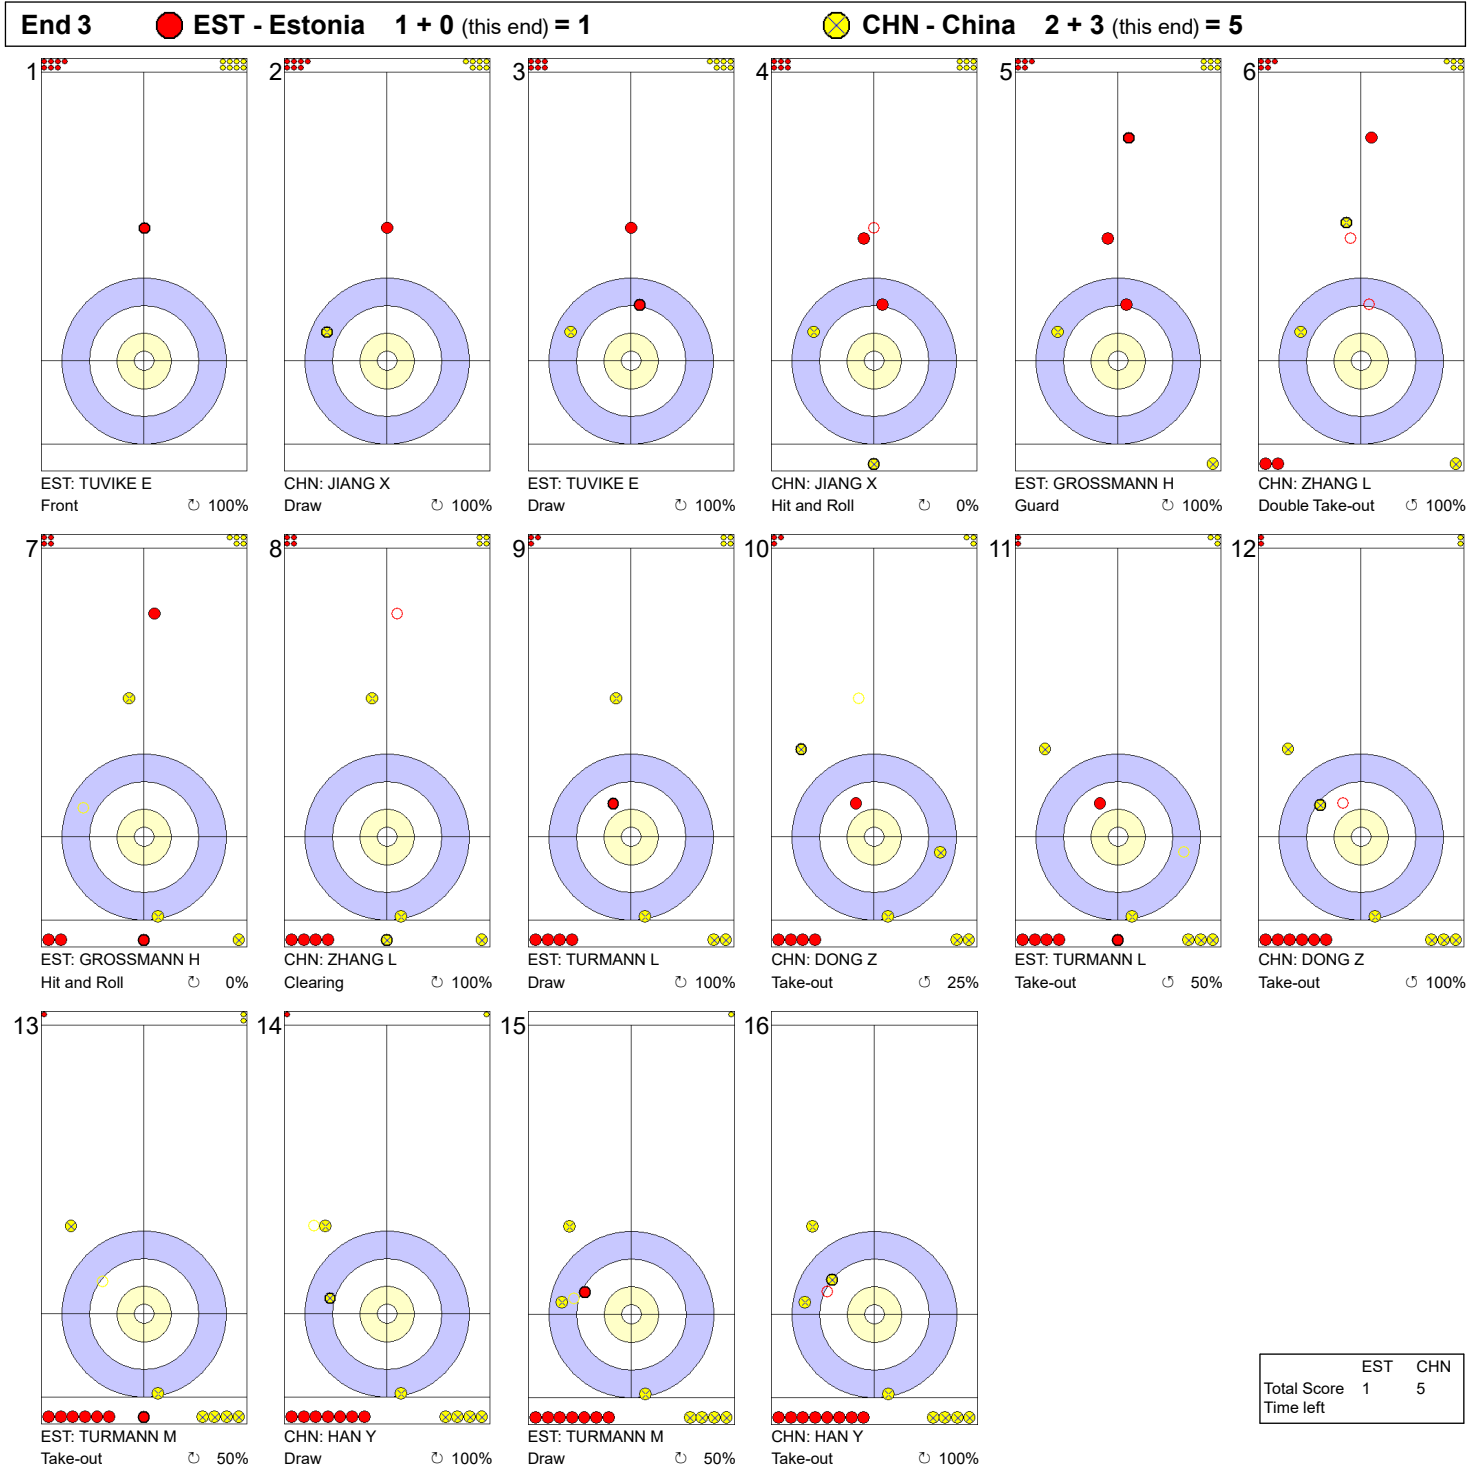

Game - Shot by Shot

Legend:
 Clockwise
  Counter-clockwise
 - Not considered

Game - Shot by Shot

Legend:
 ↺ Clockwise ↻ Counter-clockwise - Not considered

Game - Shot by Shot

Legend:
 ↻ Clockwise ↺ Counter-clockwise - Not considered

Game - Shot by Shot

Legend:
 ↻ Clockwise ↺ Counter-clockwise - Not considered

Game - Shot by Shot

Legend:
 ↻ Clockwise ↺ Counter-clockwise - Not considered

Game - Shot by Shot

Legend:
 ↻ Clockwise ↺ Counter-clockwise - Not considered

Game - Shot by Shot

Legend:
 ⤵ Clockwise ⤴ Counter-clockwise - Not considered

Game - Shot by Shot

Legend:
 ↻ Clockwise ↺ Counter-clockwise - Not considered