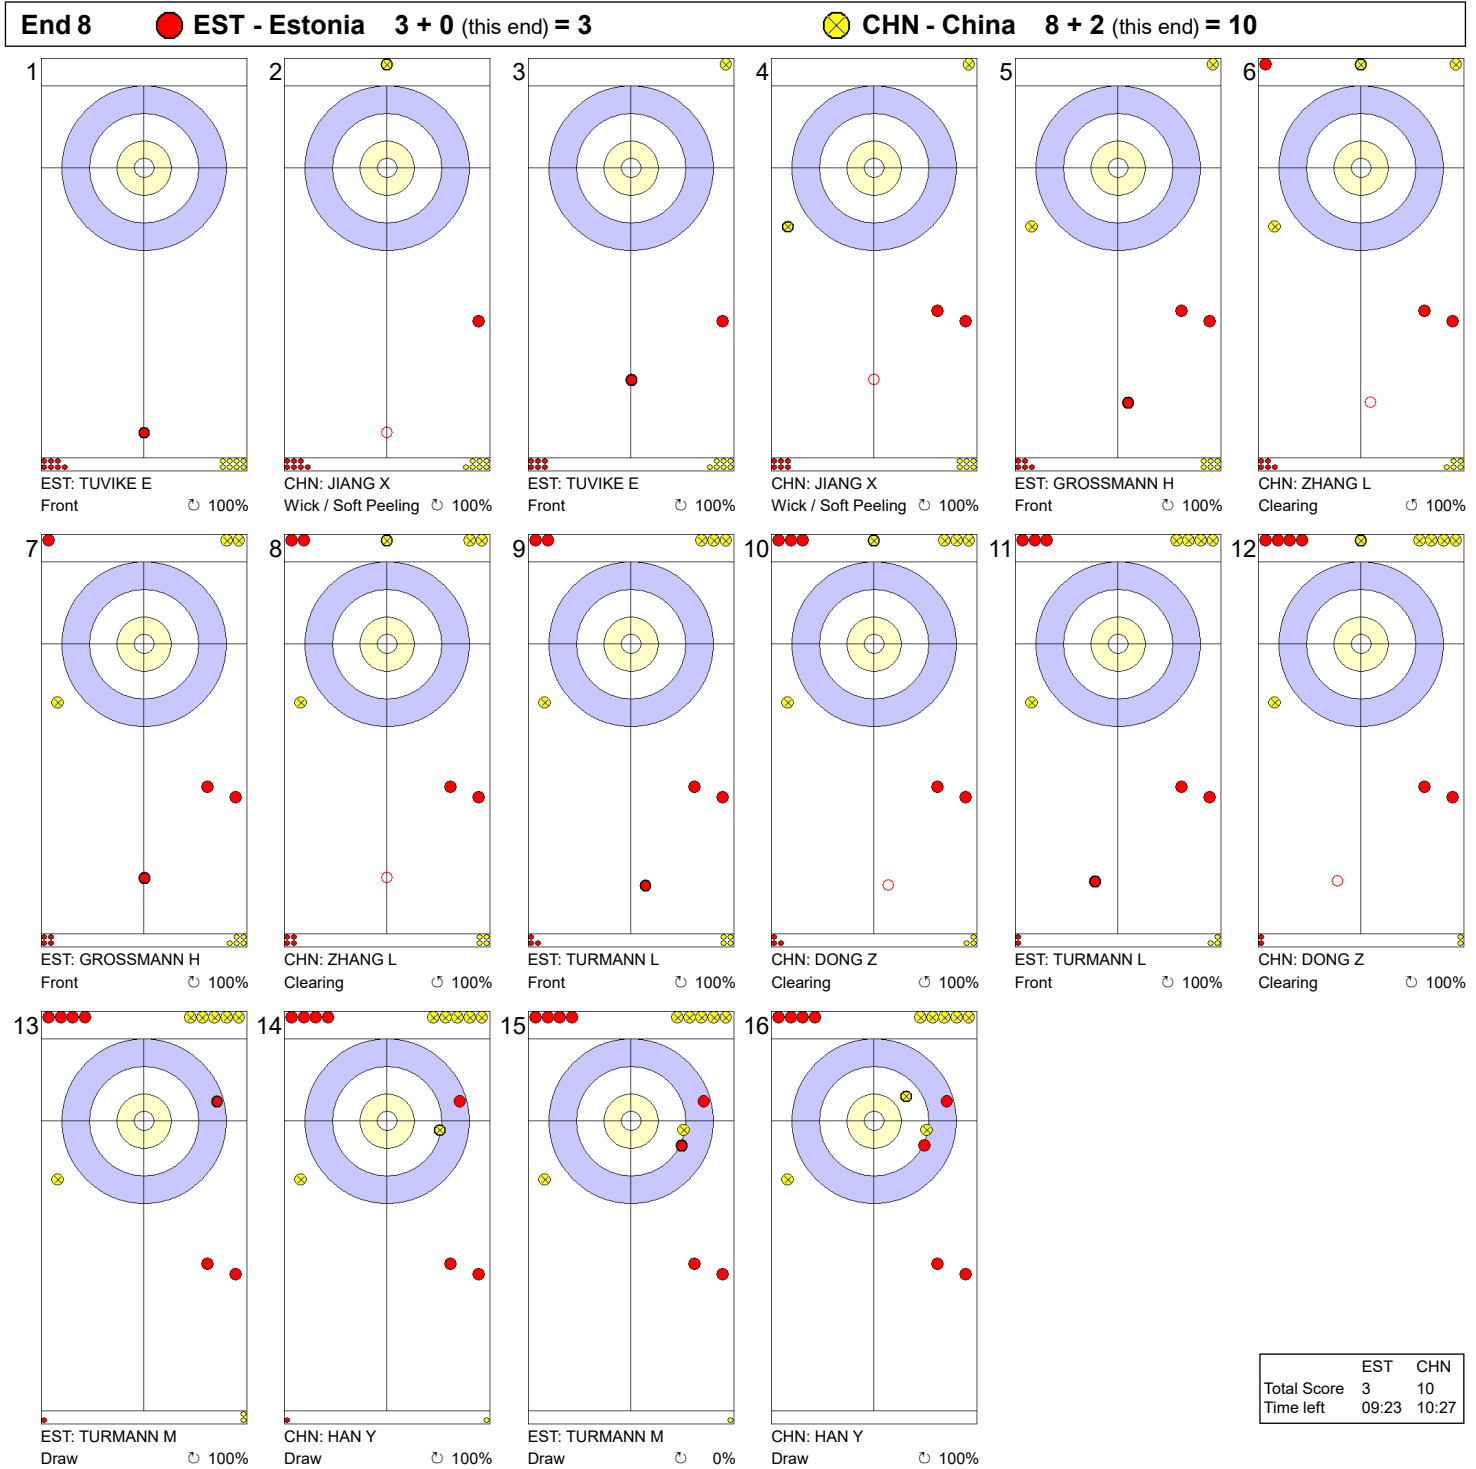

Game - Shot by Shot

Legend:
 Clockwise
  Counter-clockwise
 - Not considered

Game - Shot by Shot

Legend:
 ↺ Clockwise ↻ Counter-clockwise - Not considered

Game - Shot by Shot

Legend:
 ↻ Clockwise ↺ Counter-clockwise - Not considered

Game - Shot by Shot

Legend:
 ↻ Clockwise ↺ Counter-clockwise - Not considered

Game - Shot by Shot

Legend:
 ↻ Clockwise ↺ Counter-clockwise - Not considered

Game - Shot by Shot

Legend:
 ↻ Clockwise ↺ Counter-clockwise - Not considered

Game - Shot by Shot

Legend:
 ⤵ Clockwise ⤴ Counter-clockwise - Not considered

Game - Shot by Shot

Legend:
 ↻ Clockwise ↺ Counter-clockwise - Not considered