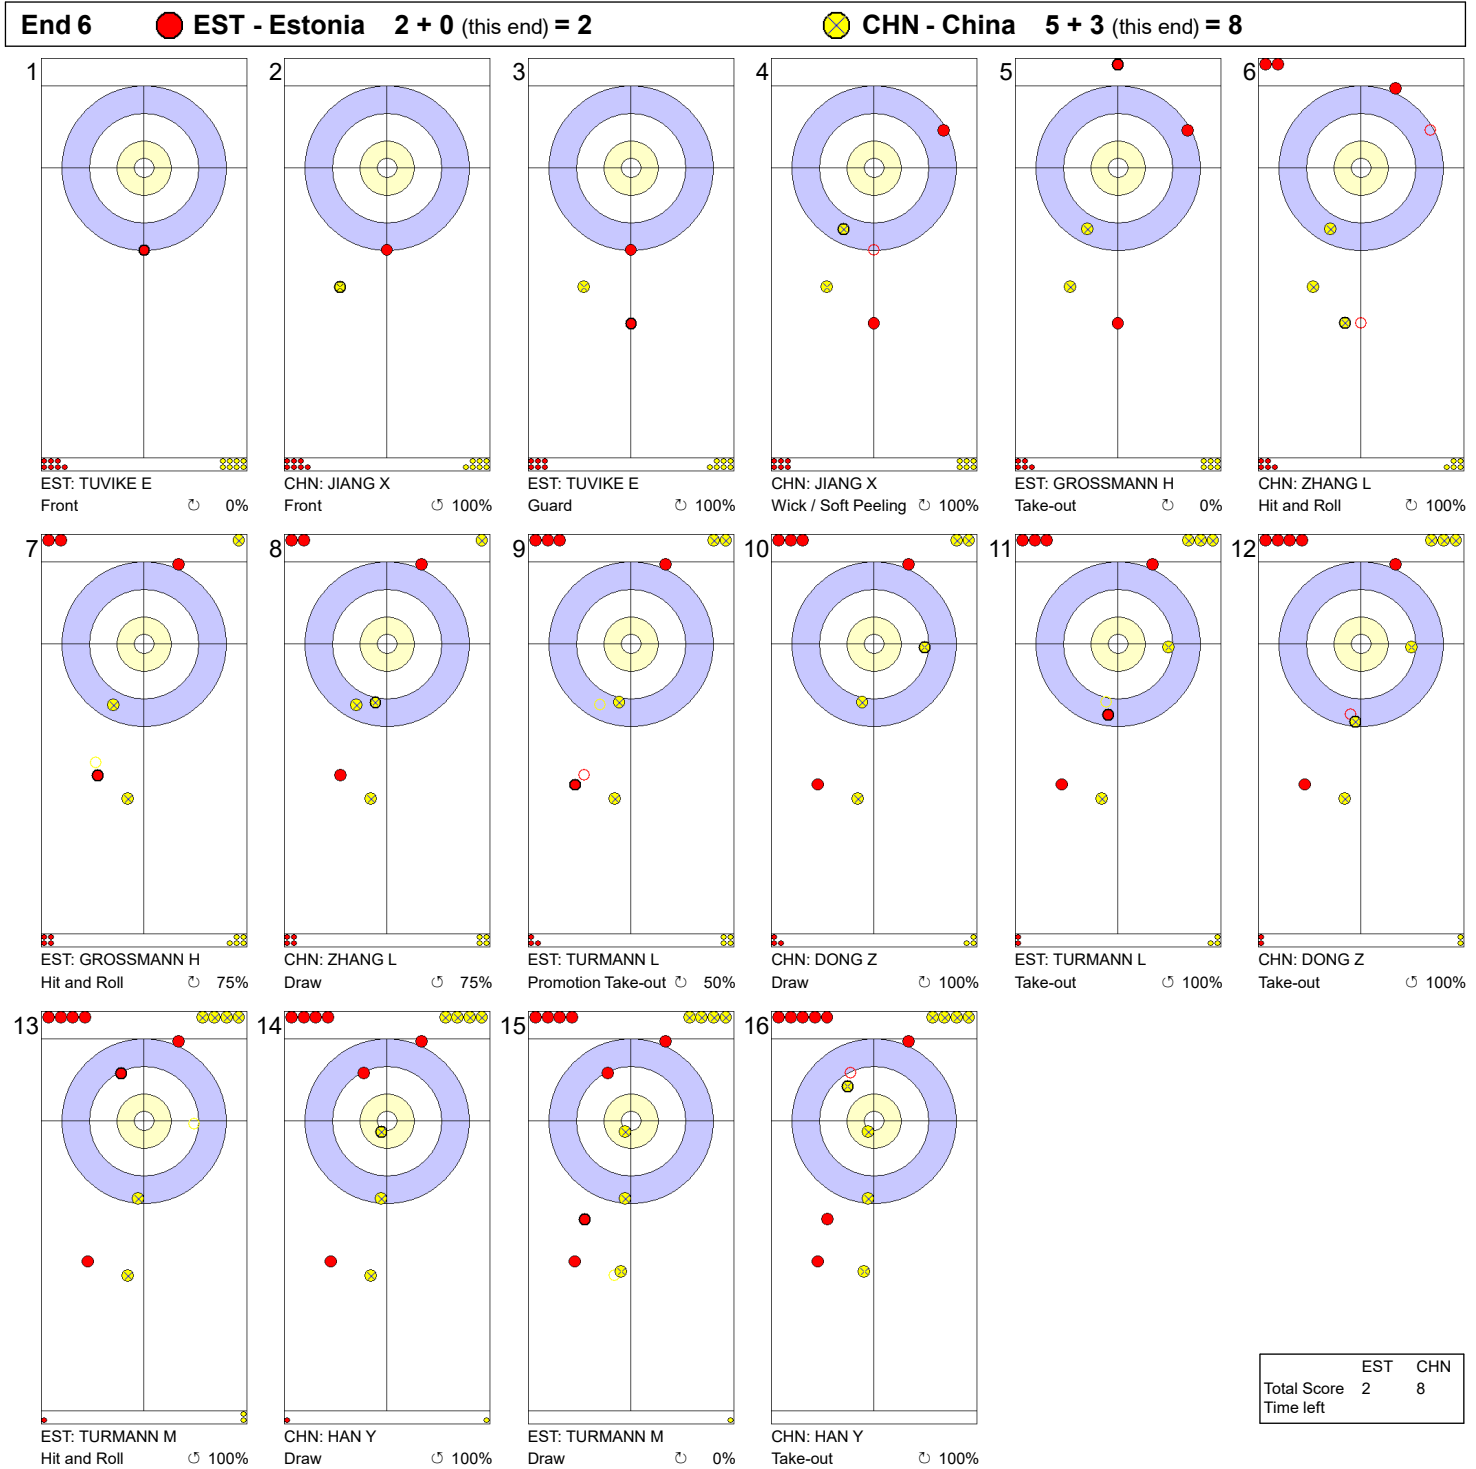

Game - Shot by Shot

Legend:
 Clockwise
  Counter-clockwise
 - Not considered

Game - Shot by Shot

Legend:
 ↺ Clockwise ↻ Counter-clockwise - Not considered

Game - Shot by Shot

Legend:
 ↻ Clockwise ↺ Counter-clockwise - Not considered

Game - Shot by Shot

Legend:
 ↻ Clockwise ↺ Counter-clockwise - Not considered

Game - Shot by Shot

Legend:
 ↻ Clockwise ↺ Counter-clockwise - Not considered

Game - Shot by Shot

Legend:
 ↻ Clockwise ↺ Counter-clockwise - Not considered

Game - Shot by Shot

Legend:
 ⤵ Clockwise ⤴ Counter-clockwise - Not considered

Game - Shot by Shot

Legend:
 ↻ Clockwise ↺ Counter-clockwise - Not considered