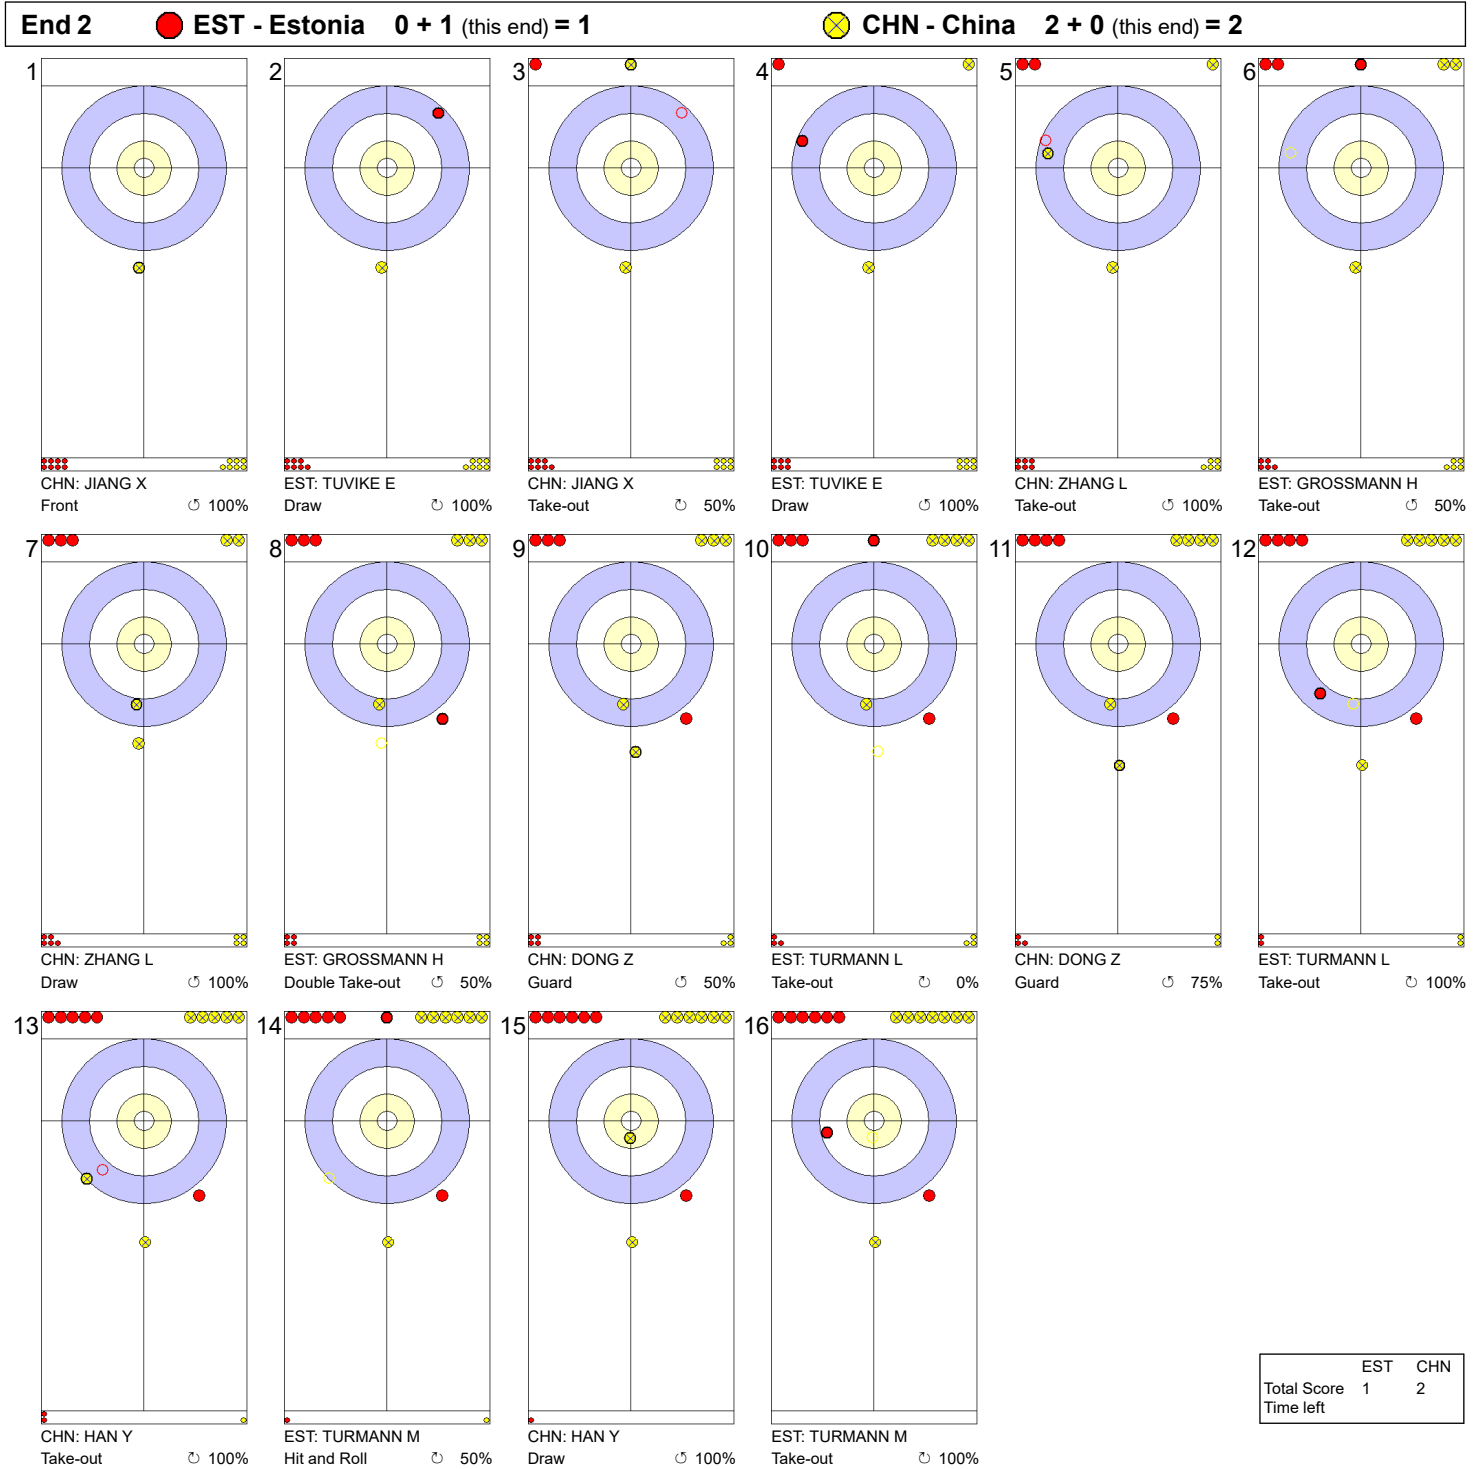

Game - Shot by Shot

Legend:
 Clockwise
  Counter-clockwise
 - Not considered

Game - Shot by Shot

Legend:
 ↺ Clockwise ↻ Counter-clockwise - Not considered

Game - Shot by Shot

Legend:
 ↻ Clockwise ↺ Counter-clockwise - Not considered

Game - Shot by Shot

Legend:
 ↻ Clockwise ↺ Counter-clockwise - Not considered

Game - Shot by Shot

Legend:
 ↻ Clockwise ↺ Counter-clockwise - Not considered

Game - Shot by Shot

Legend:
 ↻ Clockwise ↺ Counter-clockwise - Not considered

Game - Shot by Shot

Legend:
 ⤵ Clockwise ⤴ Counter-clockwise - Not considered

Game - Shot by Shot

Legend:
 ↻ Clockwise ↺ Counter-clockwise - Not considered